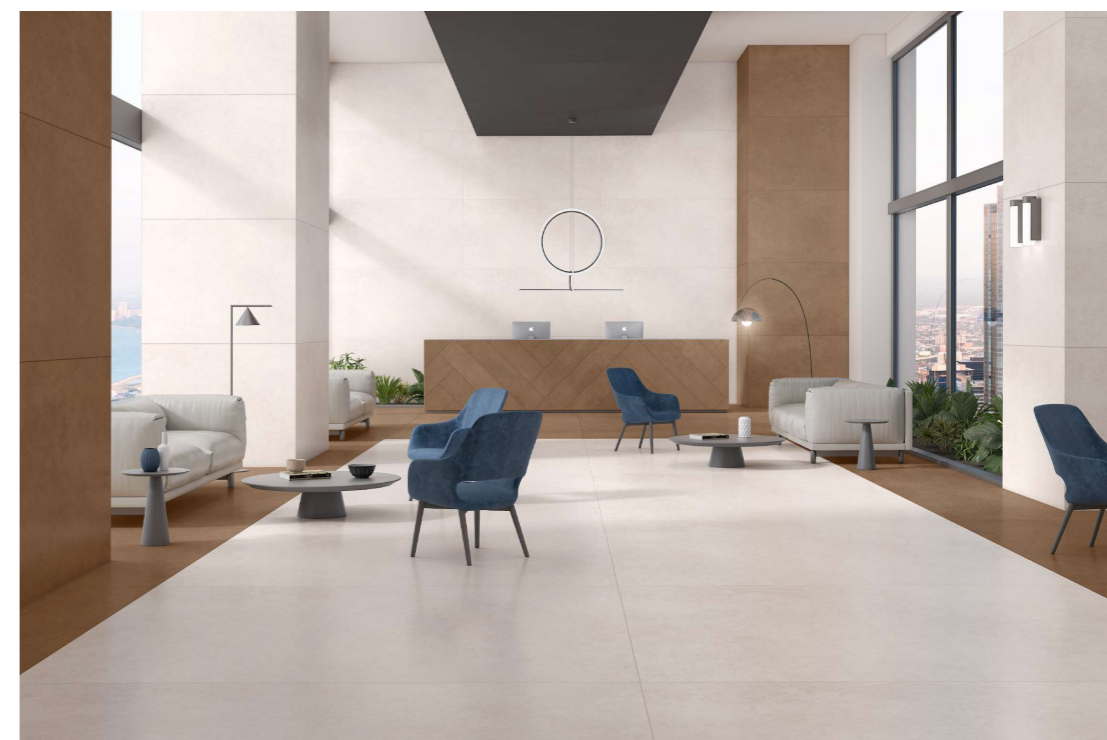

LIORA BIANCO

800x1600mm

Matte Finish

Q-TILE
QUALITY MEETS TREND