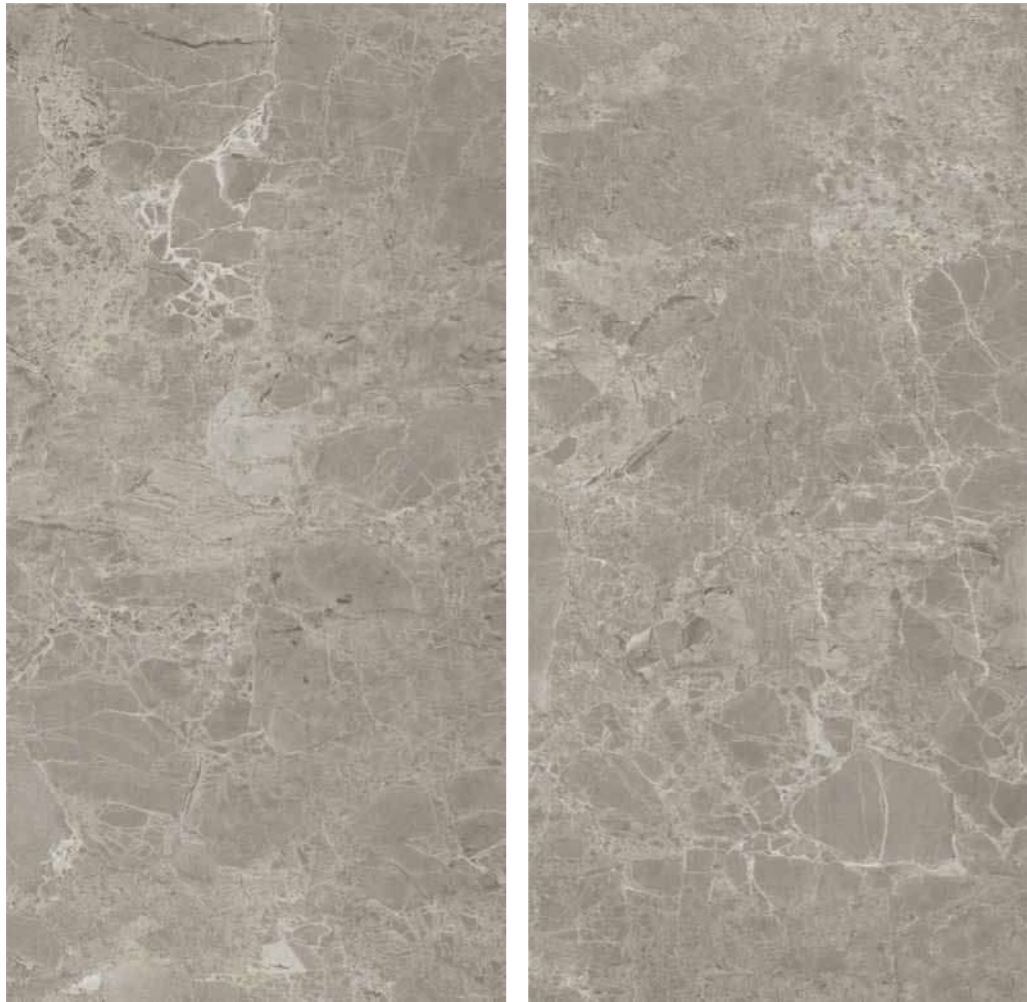

STEEL SERIES

Bringing back the serenity and simplicity.

ADARIA CENZIA

■ 800x1600mm

◆ **Matte** Finish / **Steel** Surface