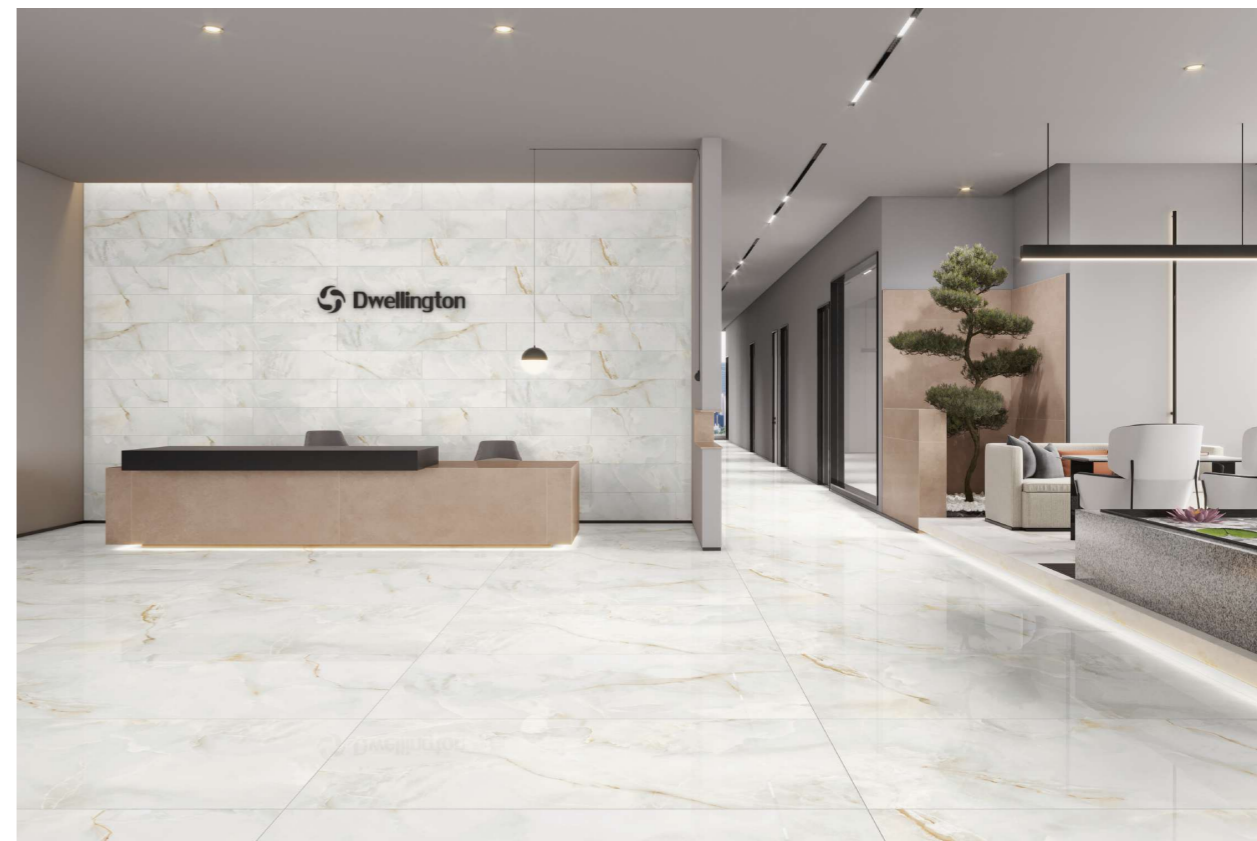

Brings us closer to the beauty of nature.